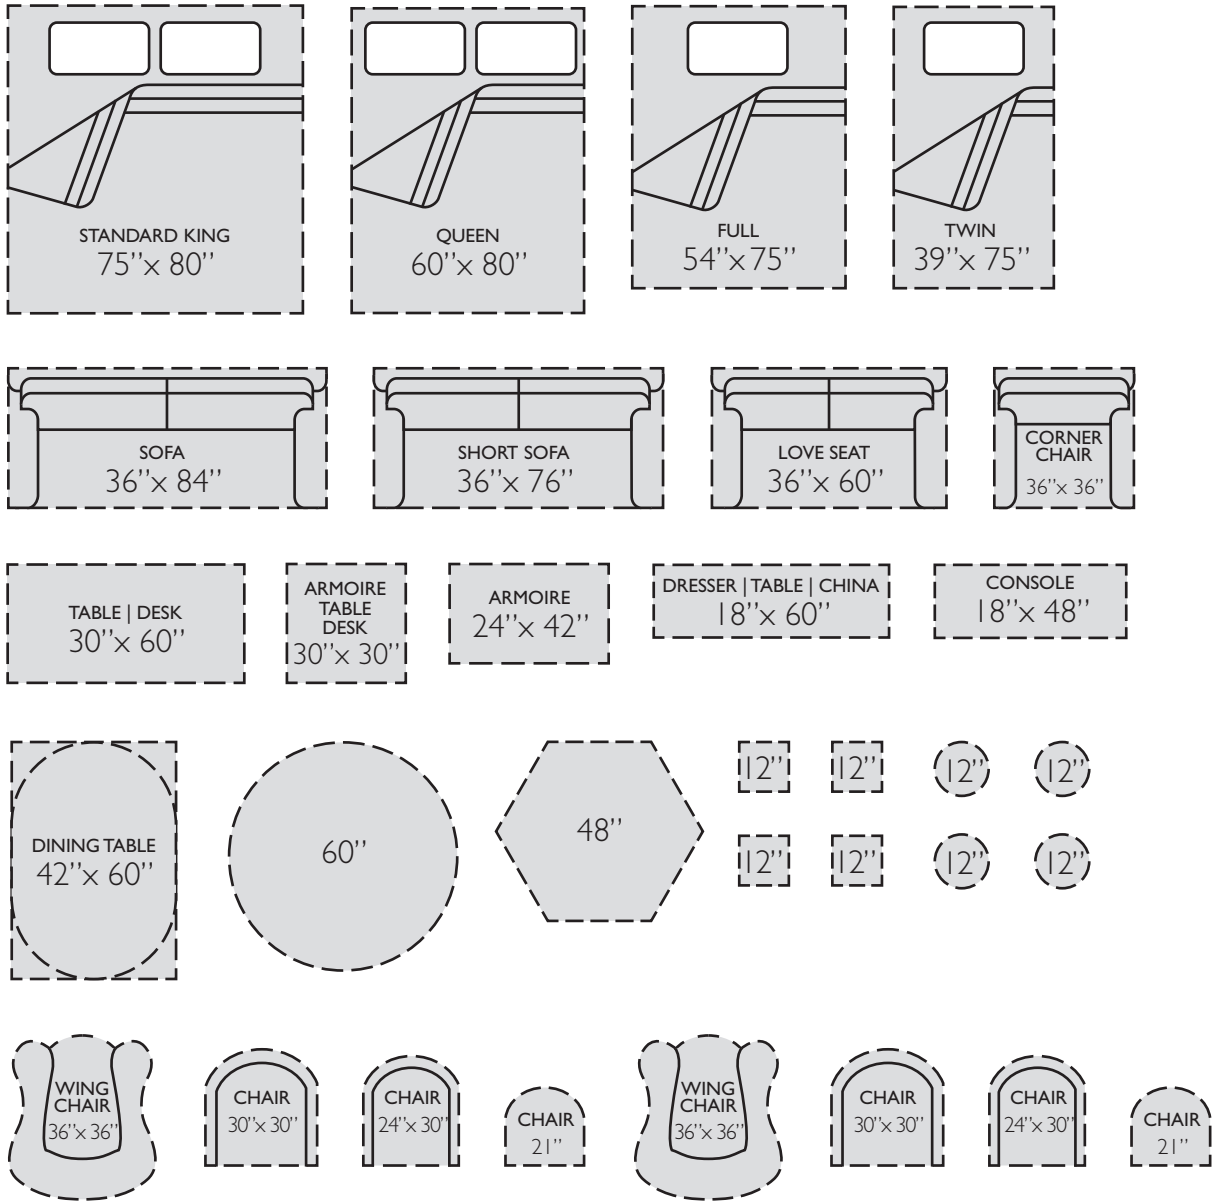

GRAND VICTORIAN

Retirement Living

Room Planner Furniture

Furniture Cutout Scale 1/4" = 1'

Room Planner Furniture Instructions

- 1 Print out the Furniture template. (best when printed on thick paper)
- 2 Cut out sizes that match your furniture
- 3 Arrange with ease on your floor plan (1/4" = 1'-0")

ROOM PLANNER

Easily arrange your furniture... before you move.