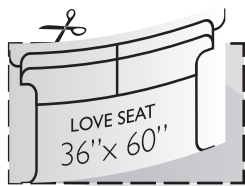

GRAND VICTORIAN

Retirement Living

Room Planner Furniture

Furniture Cutout Scale 1/4" = 1'

Room Planner Furniture Instructions

- 1 Print out the Furniture template. (best when printed on thick paper)
- 2 Cut out sizes that match your furniture
- 3 Arrange with ease on your floor plan (1/4" = 1'-0")