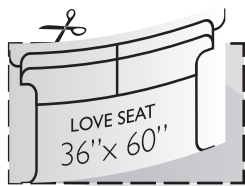

HOLLAND HOME
Retirement & Assisted Living

Room Planner Furniture

Furniture Cutout Scale 1/4" = 1'

Room Planner Furniture Instructions

- 1 Print out the Furniture template. (best when printed on thick paper)
- 2 Cut out sizes that match your furniture
- 3 Arrange with ease on your floor plan (1/4" = 1'-0")