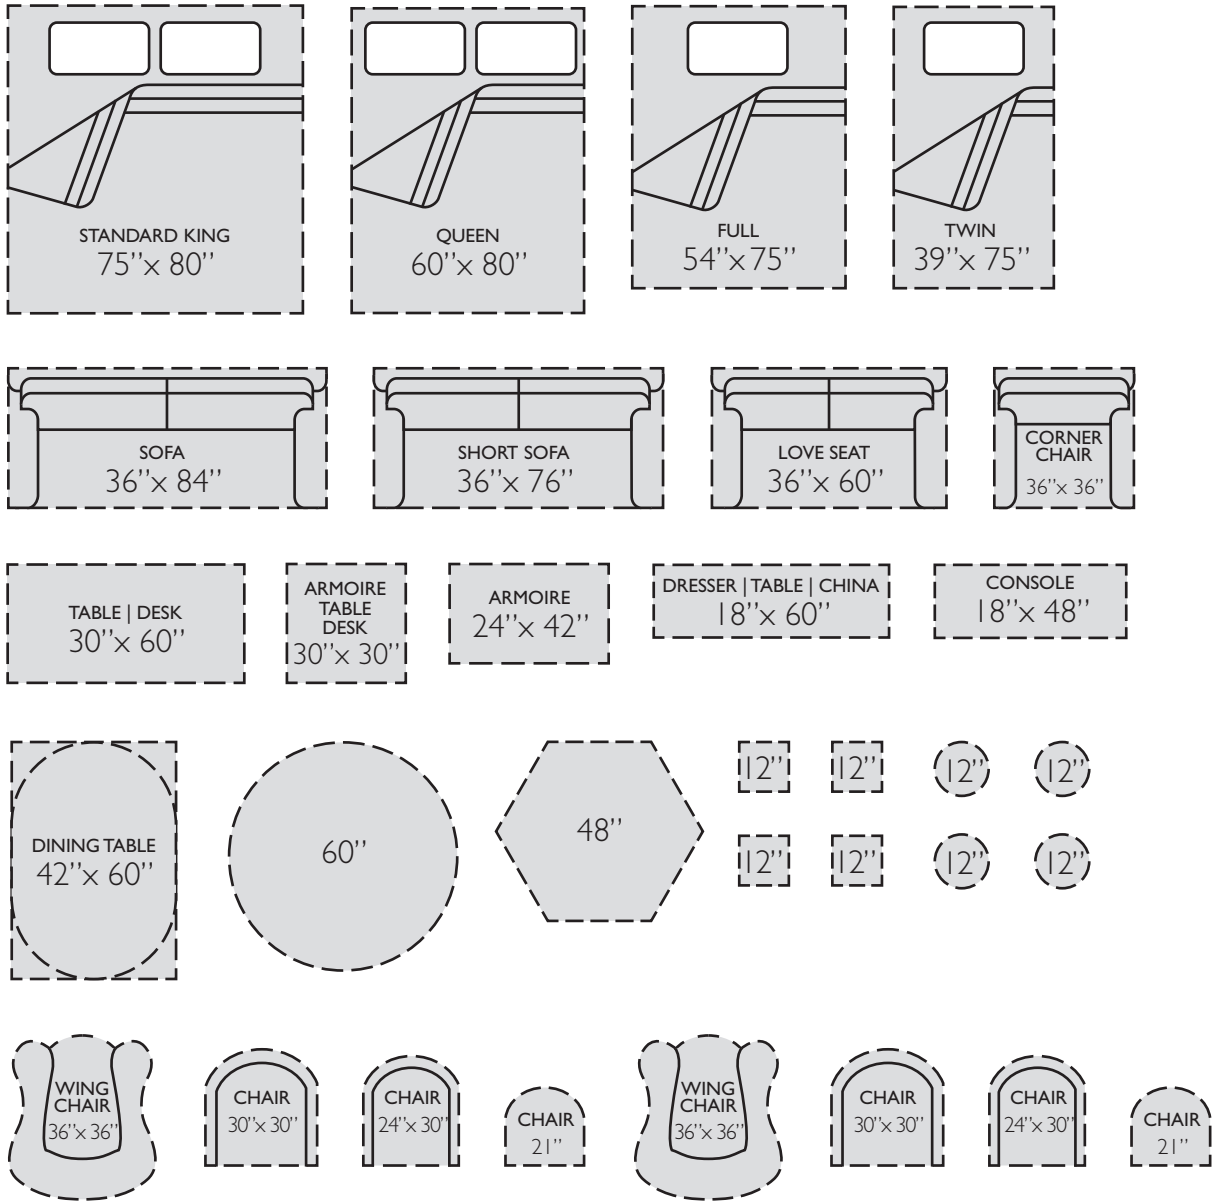

HOLLAND HOME
Retirement & Assisted Living

Room Planner Furniture

Furniture Cutout Scale 1/4" = 1'

Room Planner Furniture Instructions

- 1 Print out the Furniture template. (best when printed on thick paper)
- 2 Cut out sizes that match your furniture
- 3 Arrange with ease on your floor plan (1/4" = 1'-0")