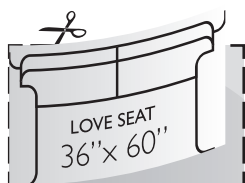

## Room Planner Furniture

Furniture Cutout Scale 1/4" = 1'