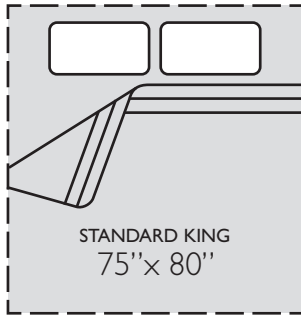

## Room Planner Furniture

Furniture Cutout Scale 1/4" = 1'