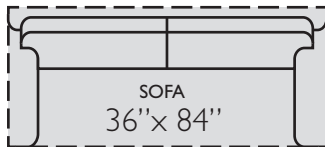

## Room Planner Furniture

Furniture Cutout Scale 1/4" = 1'