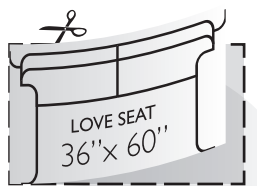

ROYAL ATRIUM INN

Assisted Living

Room Planner Furniture

Furniture Cutout Scale 3/16" = 1'

Room Planner Furniture Instructions

- 1 Print out the Furniture template. (best when printed on thick paper)
- 2 Cut out sizes that match your furniture
- 3 Arrange with ease on your floor plan (3/16" = 1'-0")