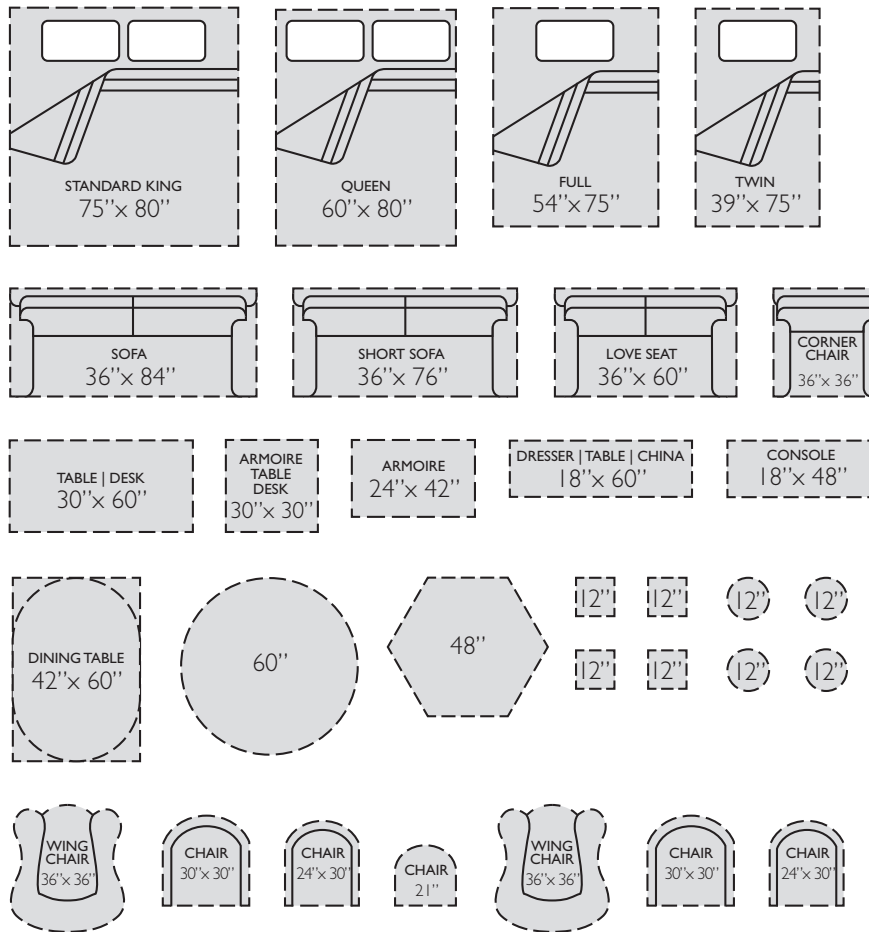

ROYAL ATRIUM INN

Assisted Living

Room Planner Furniture

Furniture Cutout Scale 3/16" = 1'

Room Planner Furniture Instructions

- 1 Print out the Furniture template. (best when printed on thick paper)
- 2 Cut out sizes that match your furniture
- 3 Arrange with ease on your floor plan (3/16" = 1'-0")

ROOM PLANNER

Easily arrange your furniture... before you move.