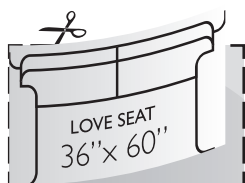

ROYAL ATRIUM INN
Assisted Living

Room Planner Furniture

Furniture Cutout Scale 1/4" = 1'

Room Planner Furniture Instructions

- 1 Print out the Furniture template. (best when printed on thick paper)
- 2 Cut out sizes that match your furniture
- 3 Arrange with ease on your floor plan (1/4" = 1'-0")

ROOM PLANNER

Easily arrange your furniture... before you move.