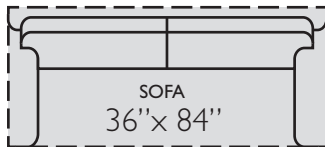

ROYAL ATRIUM INN
Assisted Living

Room Planner Furniture

Furniture Cutout Scale 1/4" = 1'

Room Planner Furniture Instructions

- 1 Print out the Furniture template. (best when printed on thick paper)
- 2 Cut out sizes that match your furniture
- 3 Arrange with ease on your floor plan (1/4" = 1'-0")