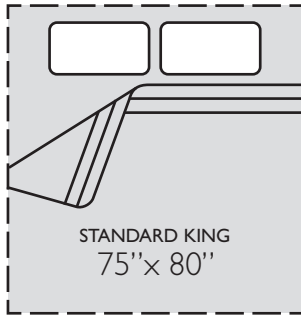

ROYAL ATRIUM INN
Assisted Living

Room Planner Furniture

Furniture Cutout Scale 1/4" = 1'

Room Planner Furniture Instructions

- 1 Print out the Furniture template. (best when printed on thick paper)
- 2 Cut out sizes that match your furniture
- 3 Arrange with ease on your floor plan (1/4" = 1'-0")