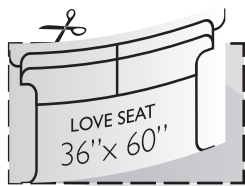

ROYAL PARK PLACE

Retirement Living

Room Planner Furniture

Furniture Cutout Scale 1/4" = 1'

Room Planner Furniture Instructions

- 1 Print out the Furniture template. (best when printed on thick paper)
- 2 Cut out sizes that match your furniture
- 3 Arrange with ease on your floor plan (1/4" = 1'-0")