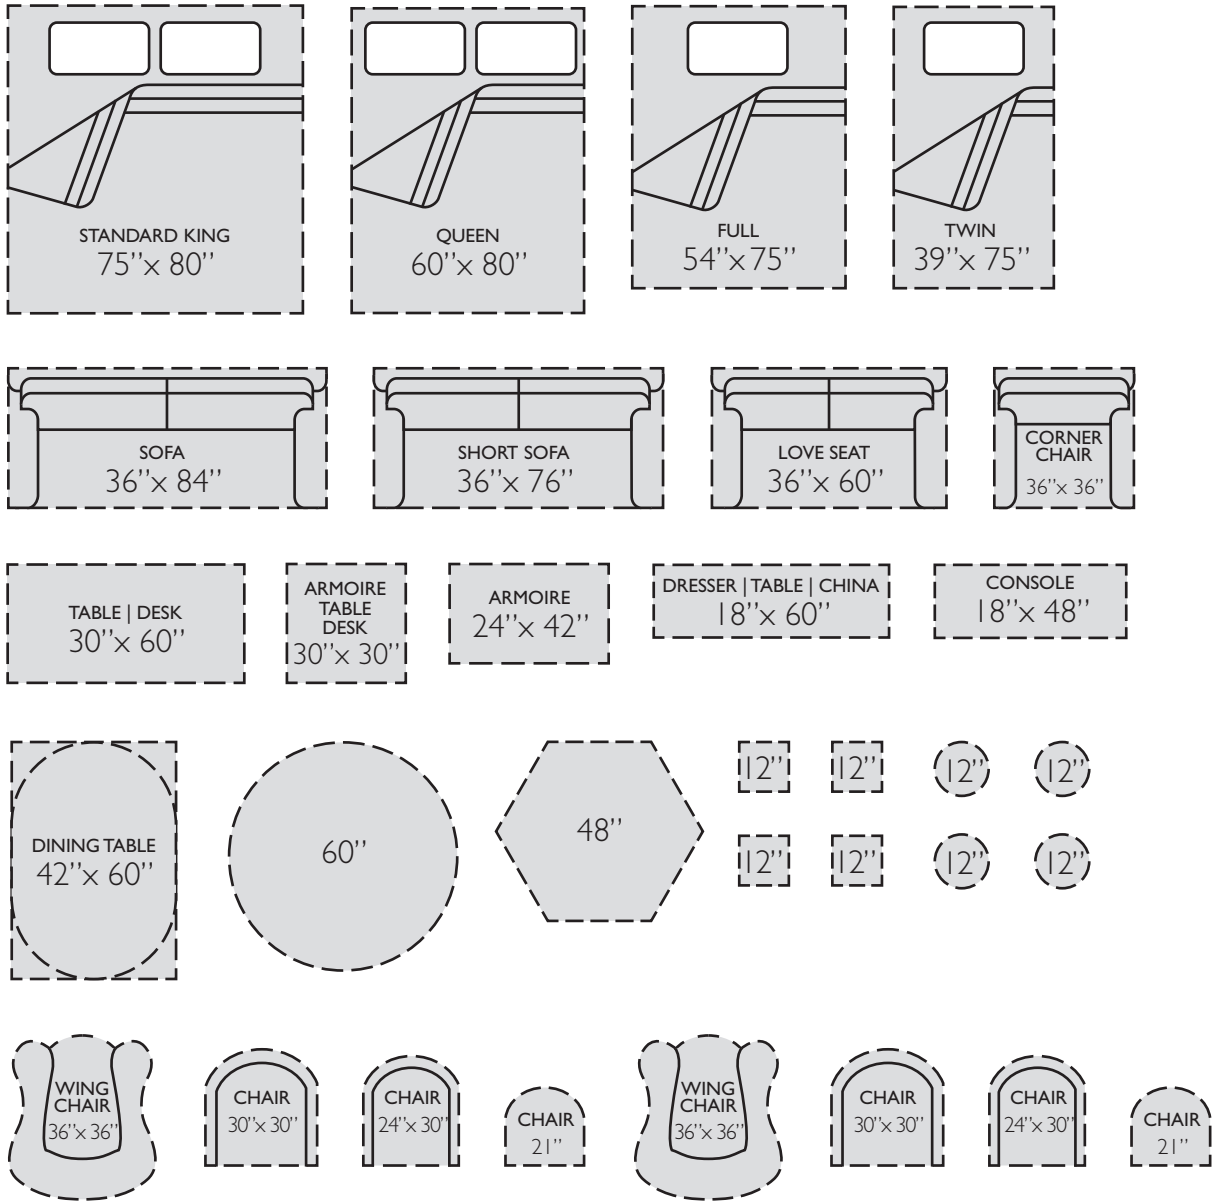

ROYAL PARK PLACE

Retirement Living

Room Planner Furniture

Furniture Cutout Scale 1/4" = 1'

Room Planner Furniture Instructions

- 1 Print out the Furniture template. (best when printed on thick paper)
- 2 Cut out sizes that match your furniture
- 3 Arrange with ease on your floor plan (1/4" = 1'-0")

ROOM PLANNER

Easily arrange your furniture... before you move.