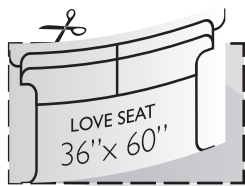

ROYAL PARK PLACE
Retirement Living

Room Planner Furniture

Furniture Cutout Scale 1/4" = 1'

Room Planner Furniture Instructions

- 1 Print out the Furniture template. (best when printed on thick paper)
- 2 Cut out sizes that match your furniture
- 3 Arrange with ease on your floor plan (1/4" = 1'-0")