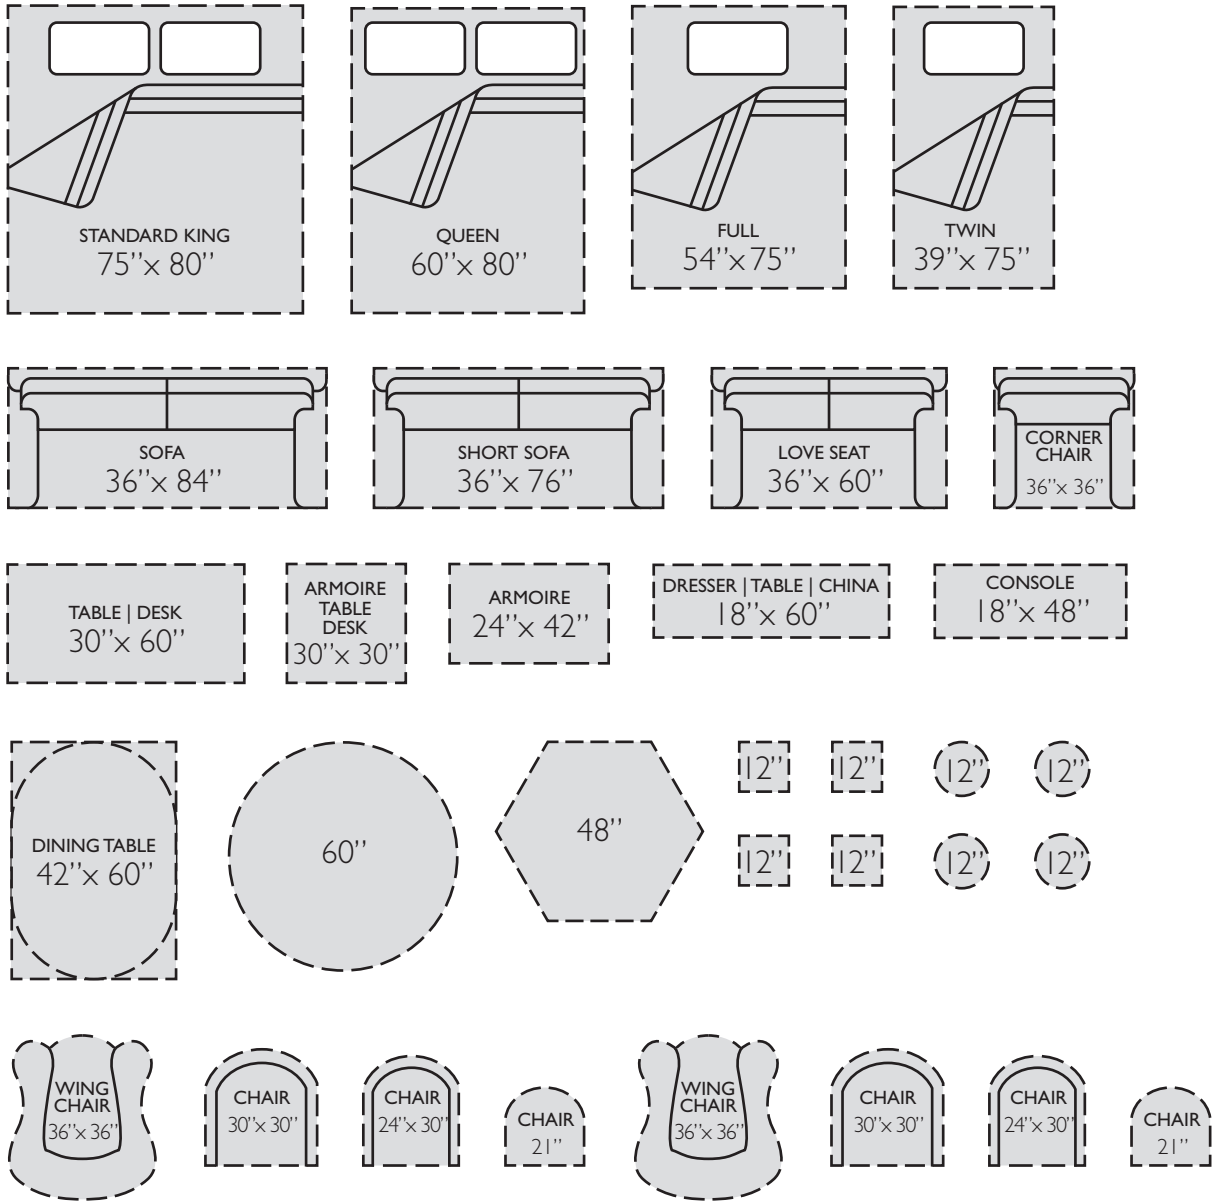

ROYAL PARK PLACE
Retirement Living

Room Planner Furniture

Furniture Cutout Scale 1/4" = 1'

Room Planner Furniture Instructions

- 1 Print out the Furniture template. (best when printed on thick paper)
- 2 Cut out sizes that match your furniture
- 3 Arrange with ease on your floor plan (1/4" = 1'-0")

ROOM PLANNER

Easily arrange your furniture... before you move.