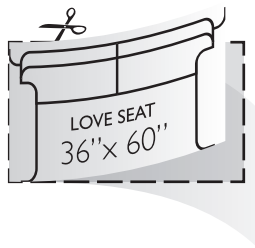

ROYAL PARK PLACE

Retirement Living

Room Planner Furniture

Furniture Cutout Scale 3/16" = 1'

Room Planner Furniture Instructions

- 1 Print out the Furniture template. *(best when printed on thick paper)*
- 2 Cut out sizes that match your furniture
- 3 Arrange with ease on your floor plan *(3/16" = 1'-0")*