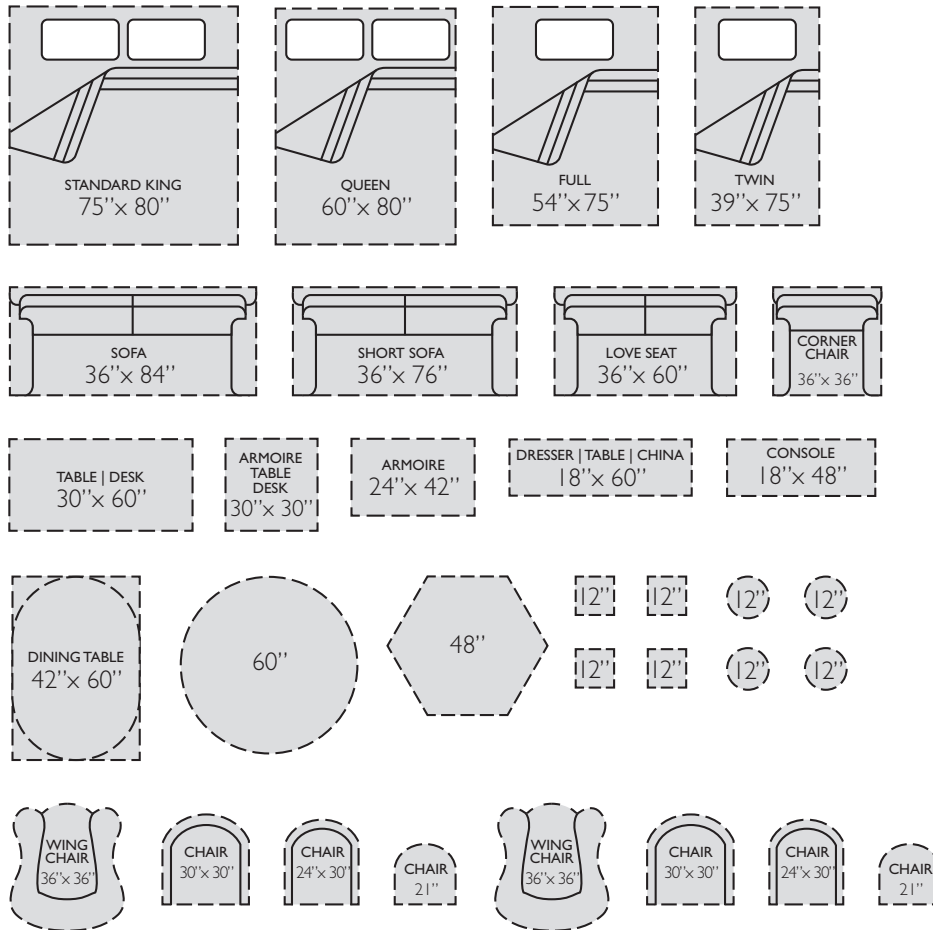

ROYAL PARK PLACE

Retirement Living

Room Planner Furniture

Furniture Cutout Scale 3/16" = 1'

Room Planner Furniture Instructions

- 1 Print out the Furniture template. *(best when printed on thick paper)*
- 2 Cut out sizes that match your furniture
- 3 Arrange with ease on your floor plan *(3/16" = 1'-0")*

ROOM PLANNER

Easily arrange your furniture... before you move.