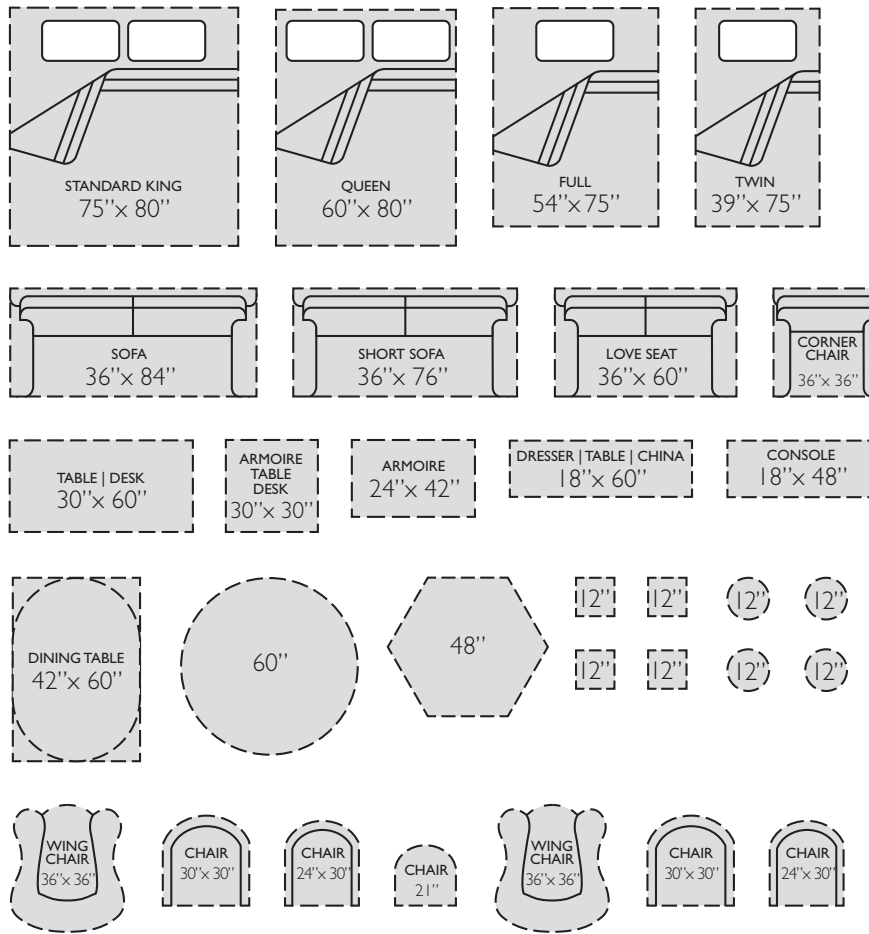

ROYAL PARK PLACE

Retirement Living

Room Planner Furniture

Furniture Cutout Scale 3/16" = 1'

Room Planner Furniture Instructions

- 1 Print out the Furniture template. (best when printed on thick paper)
- 2 Cut out sizes that match your furniture
- 3 Arrange with ease on your floor plan (3/16" = 1'-0")

ROOM PLANNER

Easily arrange your furniture... before you move.