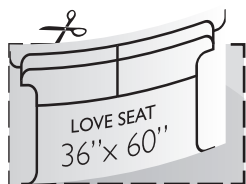

ROYAL PARK PLACE

Retirement Living

Room Planner Furniture

Furniture Cutout Scale 3/16" = 1'

Room Planner Furniture Instructions

- 1 Print out the Furniture template. (best when printed on thick paper)
- 2 Cut out sizes that match your furniture
- 3 Arrange with ease on your floor plan (3/16" = 1'-0")

ROOM PLANNER

Easily arrange your furniture... before you move.