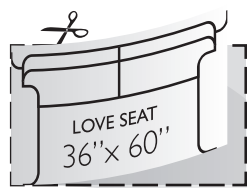

# Room Planner Furniture

Furniture Cutout Scale 1/4" = 1'

## Room Planner Furniture Instructions

- 1 Print out the Furniture template. (best when printed on thick paper)
- 2 Cut out sizes that match your furniture
- 3 Arrange with ease on your floor plan (1/4" = 1'-0")