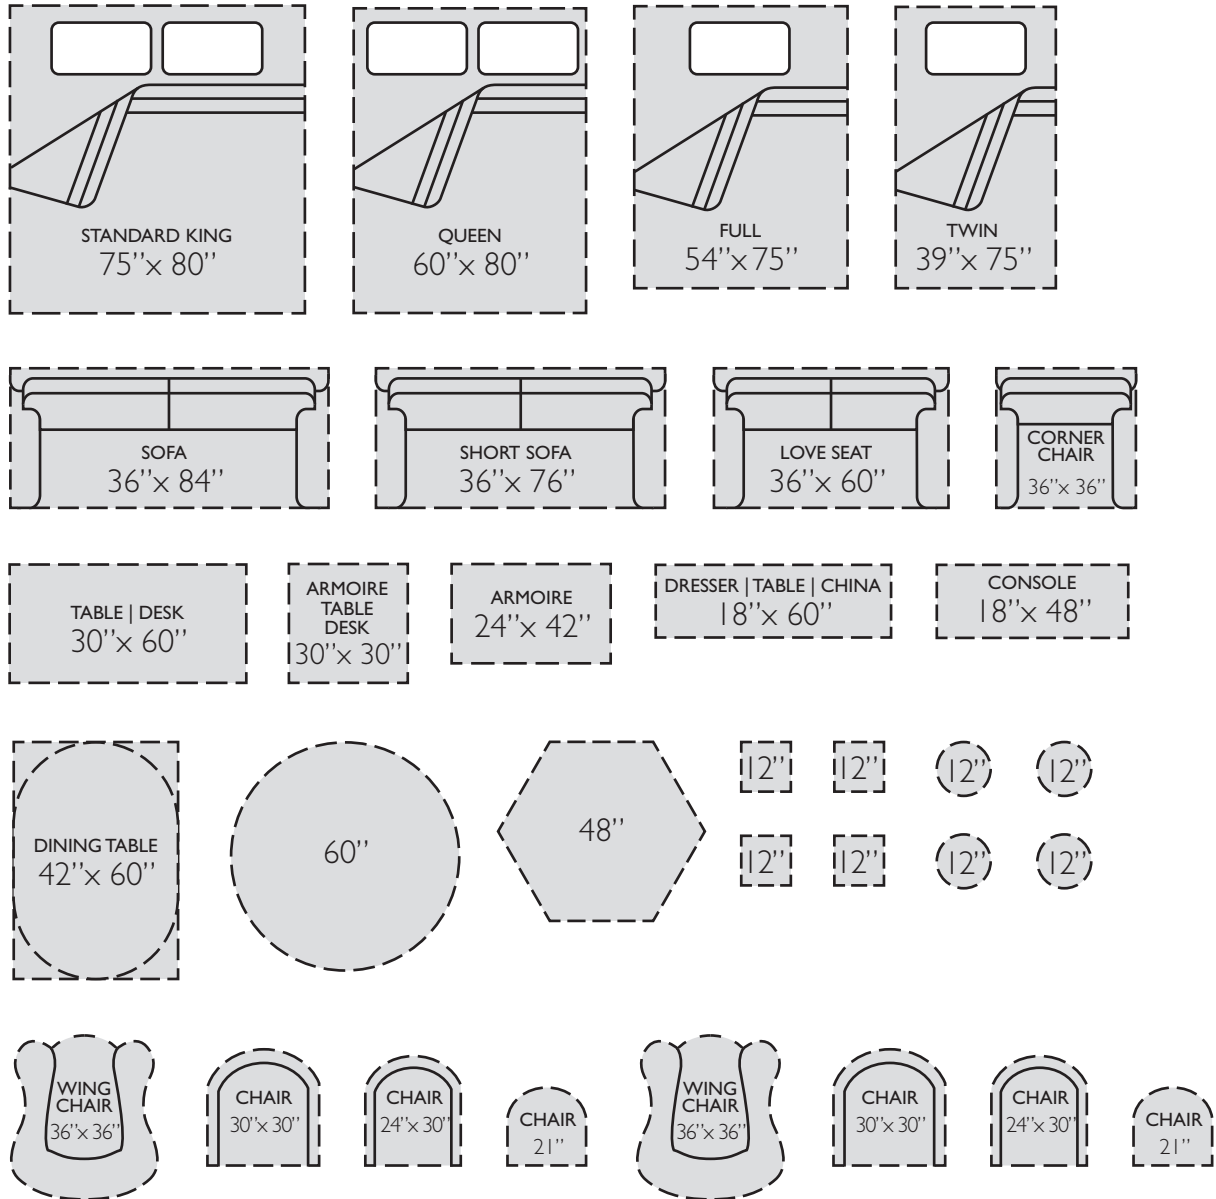

# Room Planner Furniture

Furniture Cutout Scale 1/4" = 1'

## Room Planner Furniture Instructions

- 1 Print out the Furniture template. (best when printed on thick paper)
- 2 Cut out sizes that match your furniture
- 3 Arrange with ease on your floor plan (1/4" = 1'-0")

# ROOM PLANNER

*Easily arrange your furniture... before you move.*