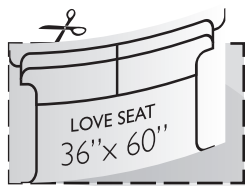

Room Planner Furniture

Furniture Cutout Scale 1/4" = 1'

Room Planner Furniture Instructions

- 1 Print out the Furniture template. (best when printed on thick paper)
- 2 Cut out sizes that match your furniture
- 3 Arrange with ease on your floor plan (1/4" = 1'-0")