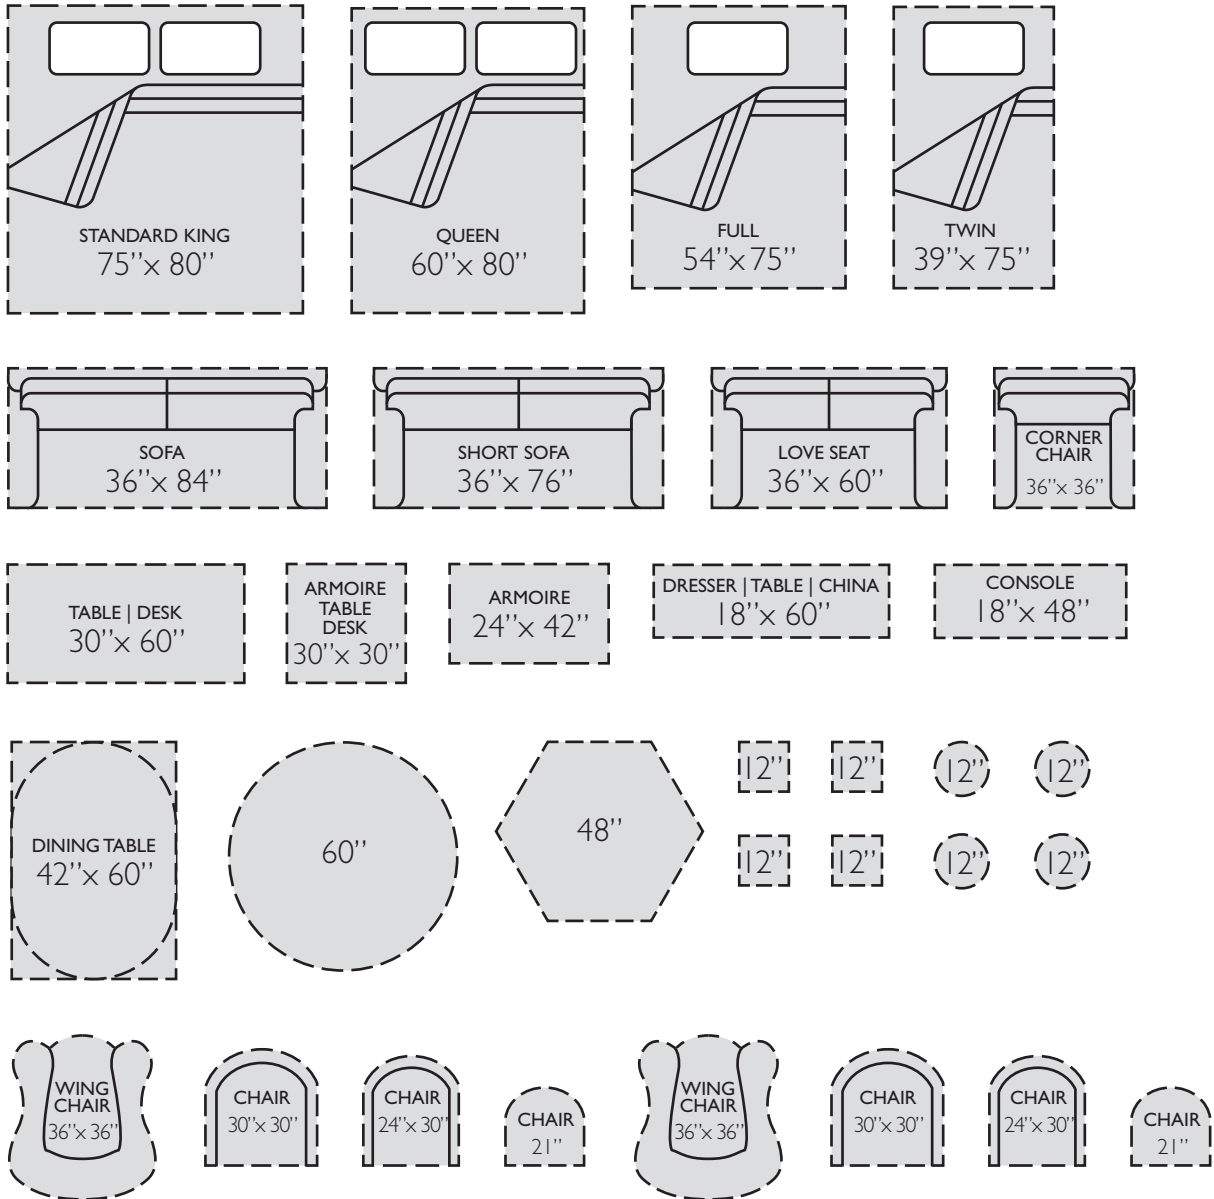

Room Planner Furniture

Furniture Cutout Scale 1/4" = 1'

Room Planner Furniture Instructions

- 1 Print out the Furniture template. (best when printed on thick paper)
- 2 Cut out sizes that match your furniture
- 3 Arrange with ease on your floor plan (1/4" = 1'-0")

ROOM PLANNER

Easily arrange your furniture... before you move.