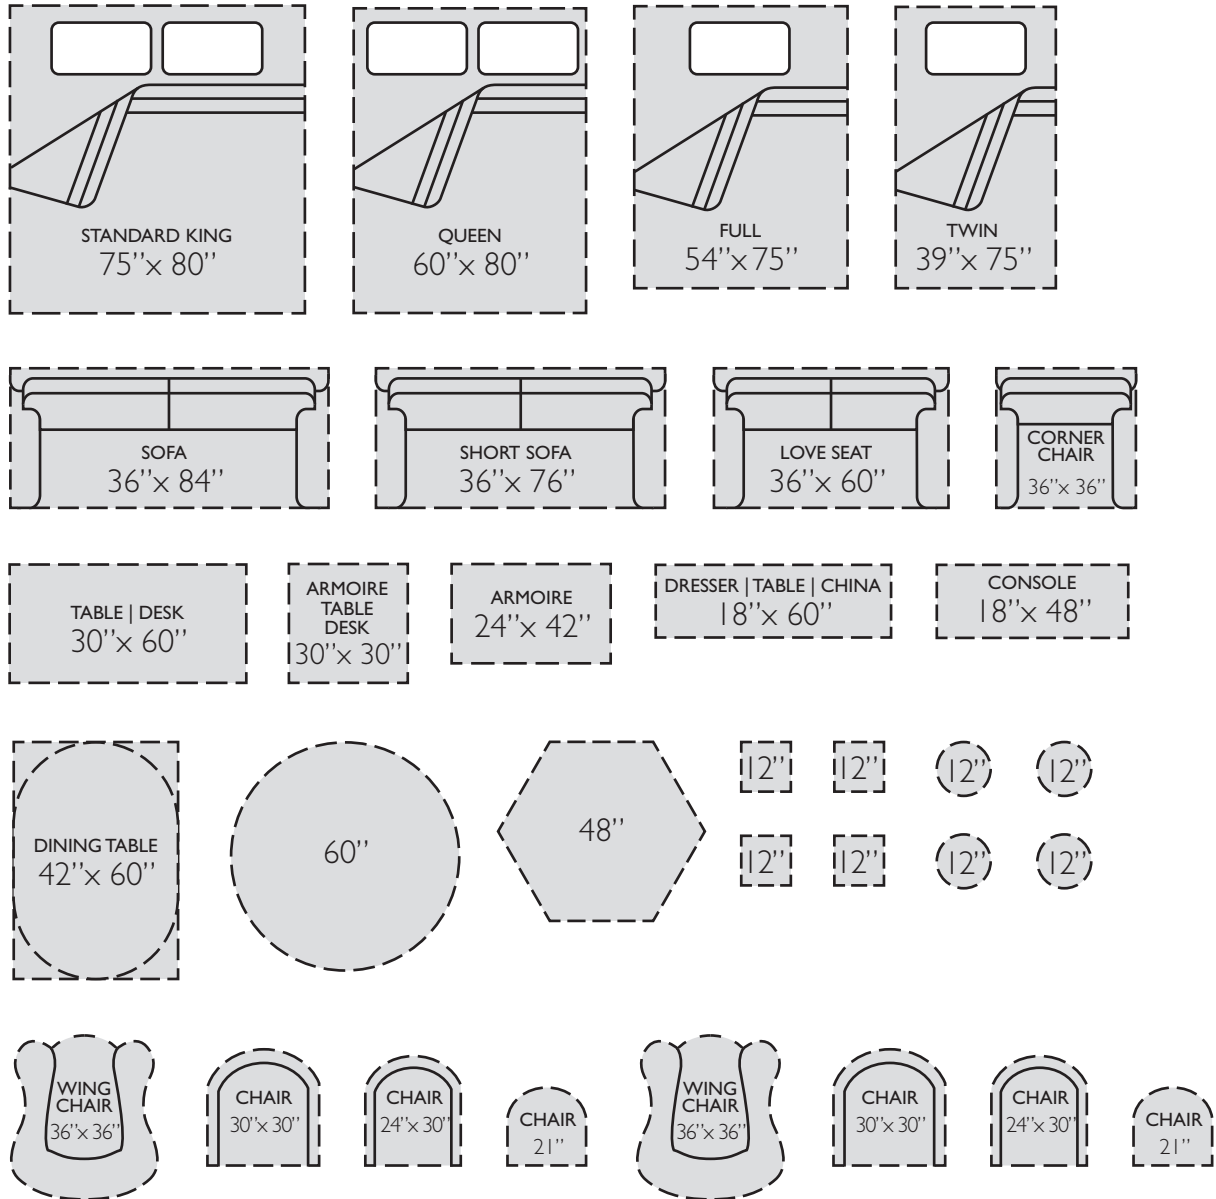

Room Planner Furniture

Furniture Cutout Scale 1/4" = 1'

Room Planner Furniture Instructions

- 1 Print out the Furniture template. (best when printed on thick paper)
- 2 Cut out sizes that match your furniture
- 3 Arrange with ease on your floor plan (1/4" = 1'-0")

ROOM PLANNER

Easily arrange your furniture... before you move.