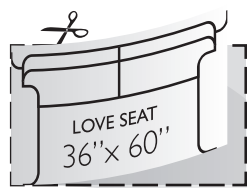

Room Planner Furniture

Furniture Cutout Scale 1/4" = 1'

Room Planner Furniture Instructions

- 1 Print out the Furniture template. (best when printed on thick paper)
- 2 Cut out sizes that match your furniture
- 3 Arrange with ease on your floor plan (1/4" = 1'-0")