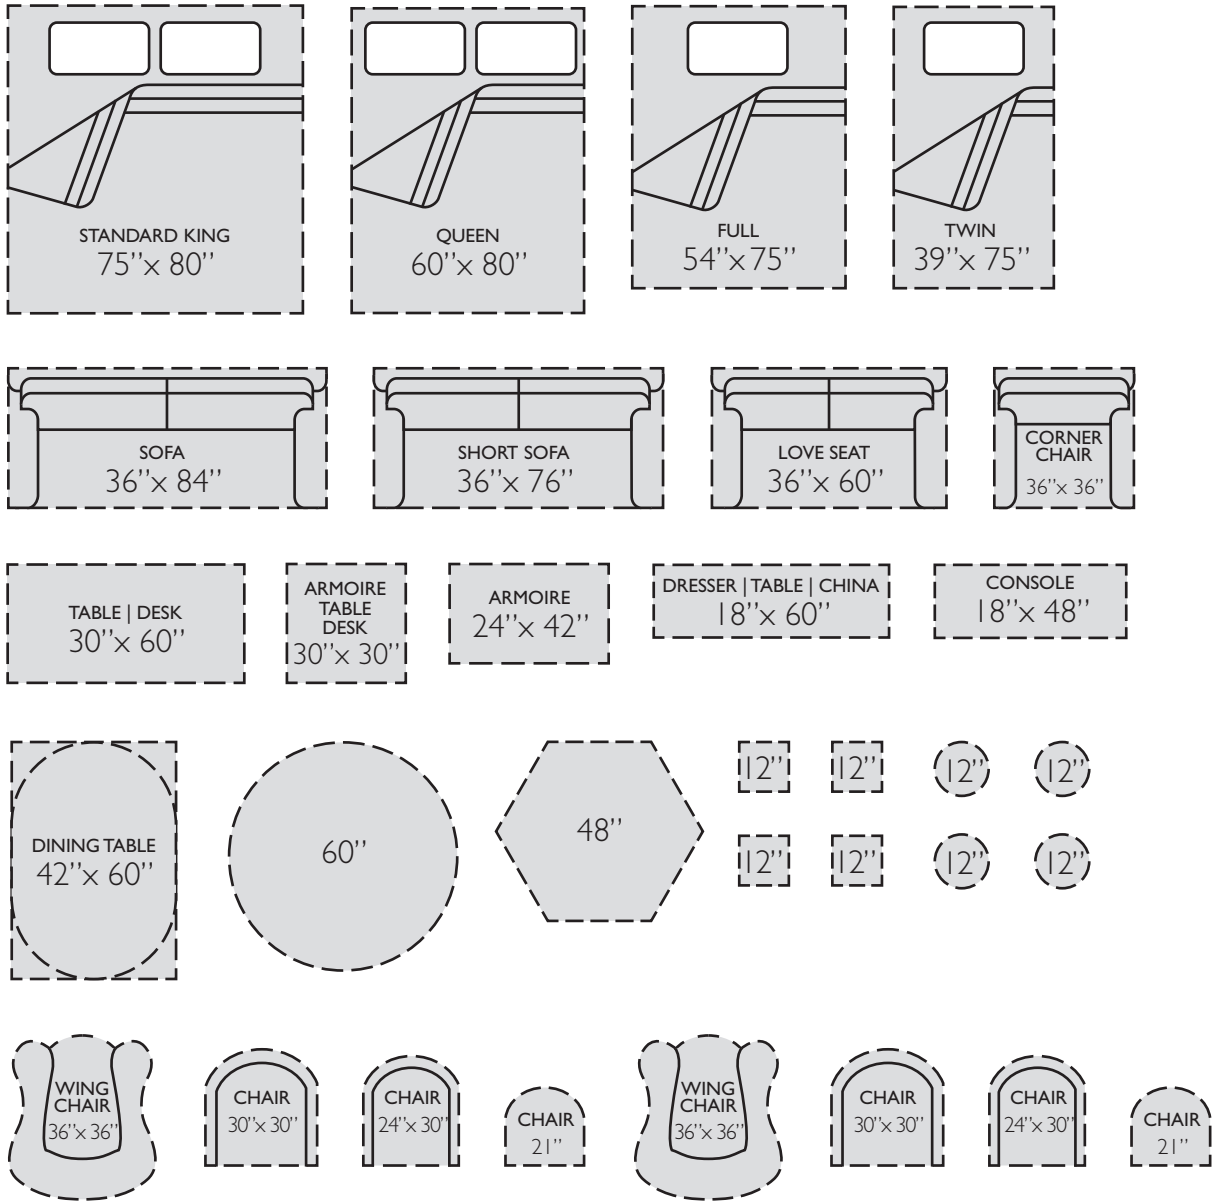

VILLAGE WOODS
Retirement & Assisted Living

Room Planner Furniture

Furniture Cutout Scale 1/4" = 1'

Room Planner Furniture Instructions

- 1 Print out the Furniture template. (best when printed on thick paper)
- 2 Cut out sizes that match your furniture
- 3 Arrange with ease on your floor plan (1/4" = 1'-0")

ROOM PLANNER

Easily arrange your furniture... before you move.