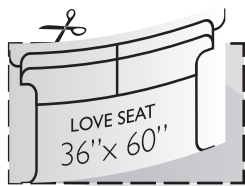

VILLAGE WOODS
Retirement & Assisted Living

Room Planner Furniture

Furniture Cutout Scale 1/4" = 1'

Room Planner Furniture Instructions

- 1 Print out the Furniture template. (best when printed on thick paper)
- 2 Cut out sizes that match your furniture
- 3 Arrange with ease on your floor plan (1/4" = 1'-0")