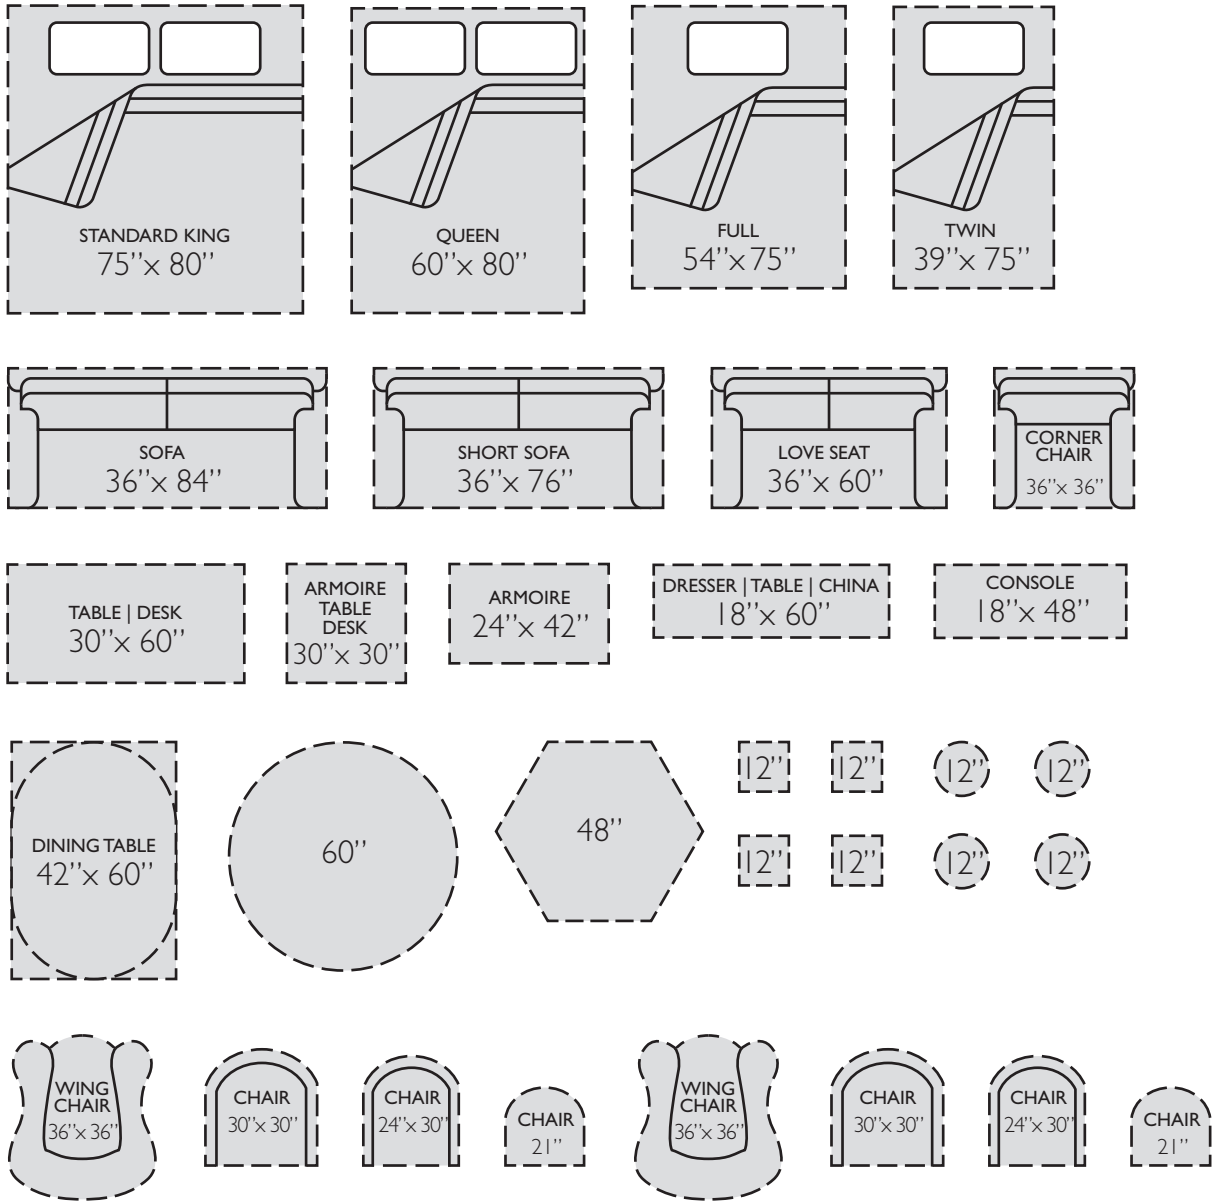

# Room Planner Furniture

Furniture Cutout Scale 1/4" = 1'

## Room Planner Furniture Instructions

- ① Print out the Furniture template. (best when printed on thick paper)
- ② Cut out sizes that match your furniture
- ③ Arrange with ease on your floor plan (1/4" = 1'-0")