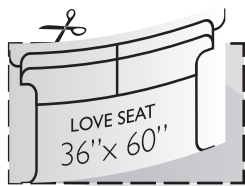

# Room Planner Furniture

Furniture Cutout Scale 1/4" = 1'